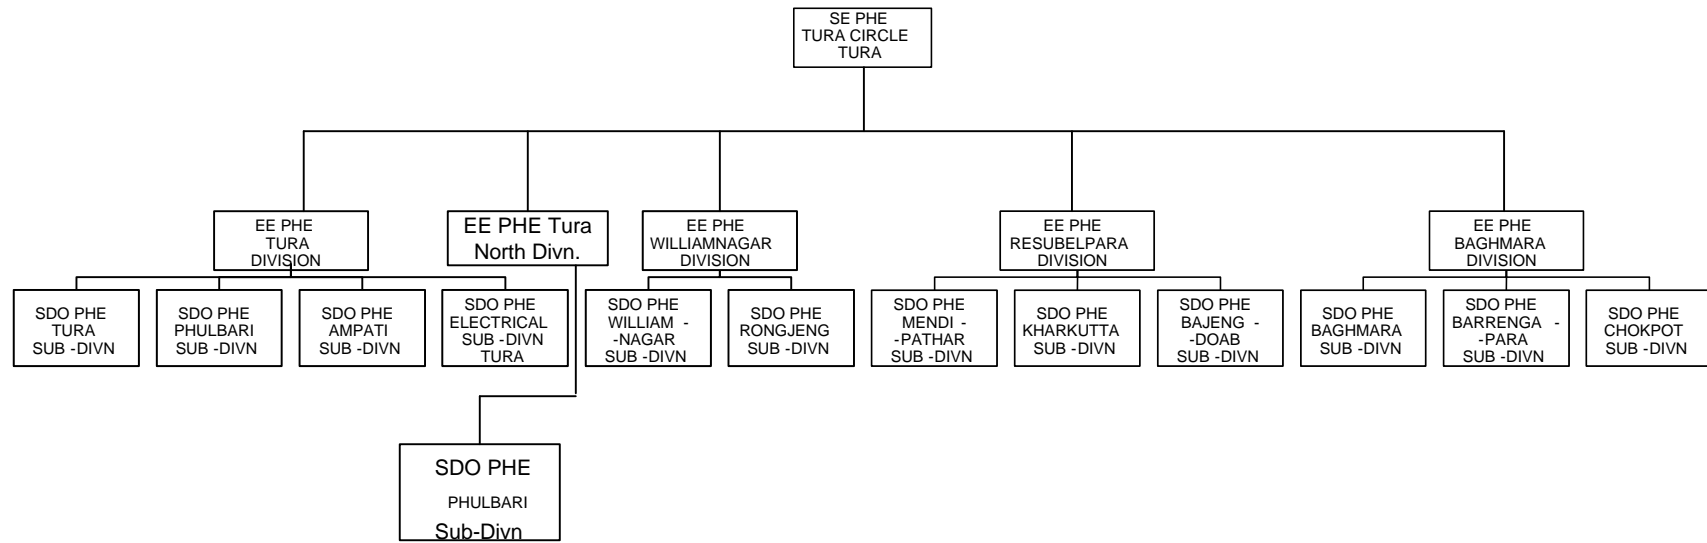

ORGANIZATION CHART for PHE Department, MEGHALAYA

SUB-DIVISIONS UNDER SHILLONG GREATER WATER SUPPLY CIRCLE

SDOs POSTS DIVISION - WISE UNDER RURAL CIRCLE, SHILLONG

SDOs POSTS DIVISION - WISE UNDER TURA CIRCLE, TURA

SDOs POSTS DIVISION -WISE UNDER ELECTRICAL CIRCLE, SHILLONG