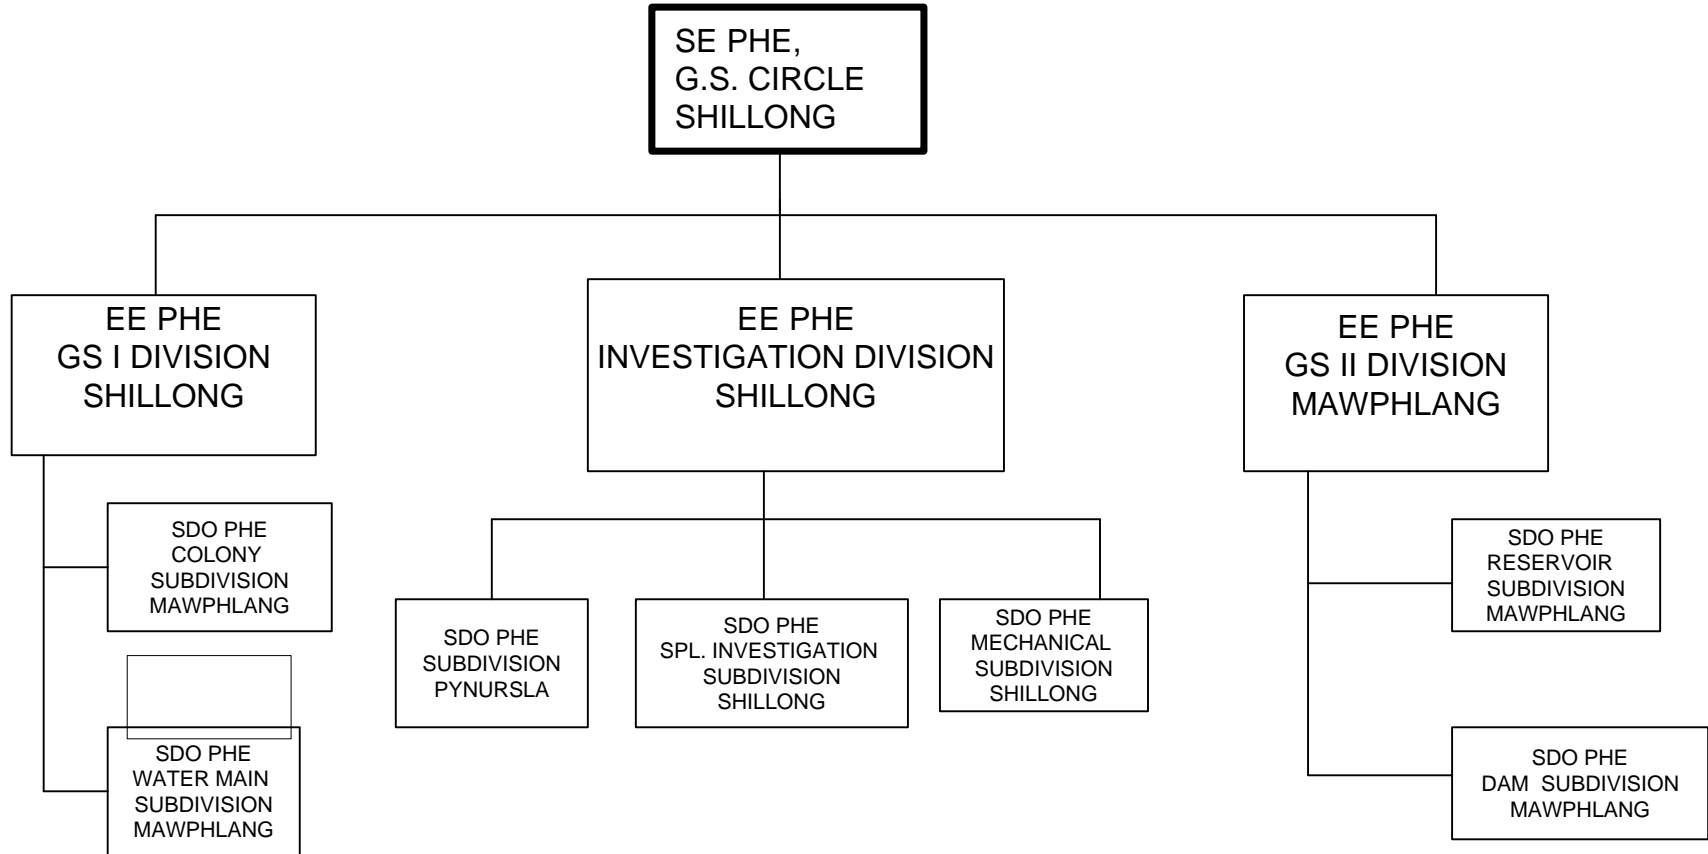

ORGANIZATION CHART for PHE Department, MEGHALAYA

SUB-DIVISIONS UNDER SHILLONG GREATER WATER SUPPLY CIRCLE

SDOs POSTS DIVISION - WISE UNDER RURAL CIRCLE, SHILLONG

SDOs POSTS DIVISION - WISE UNDER TURA CIRCLE, TURA

SDOs POSTS DIVISION -WISE UNDER ELECTRICAL CIRCLE, SHILLONG